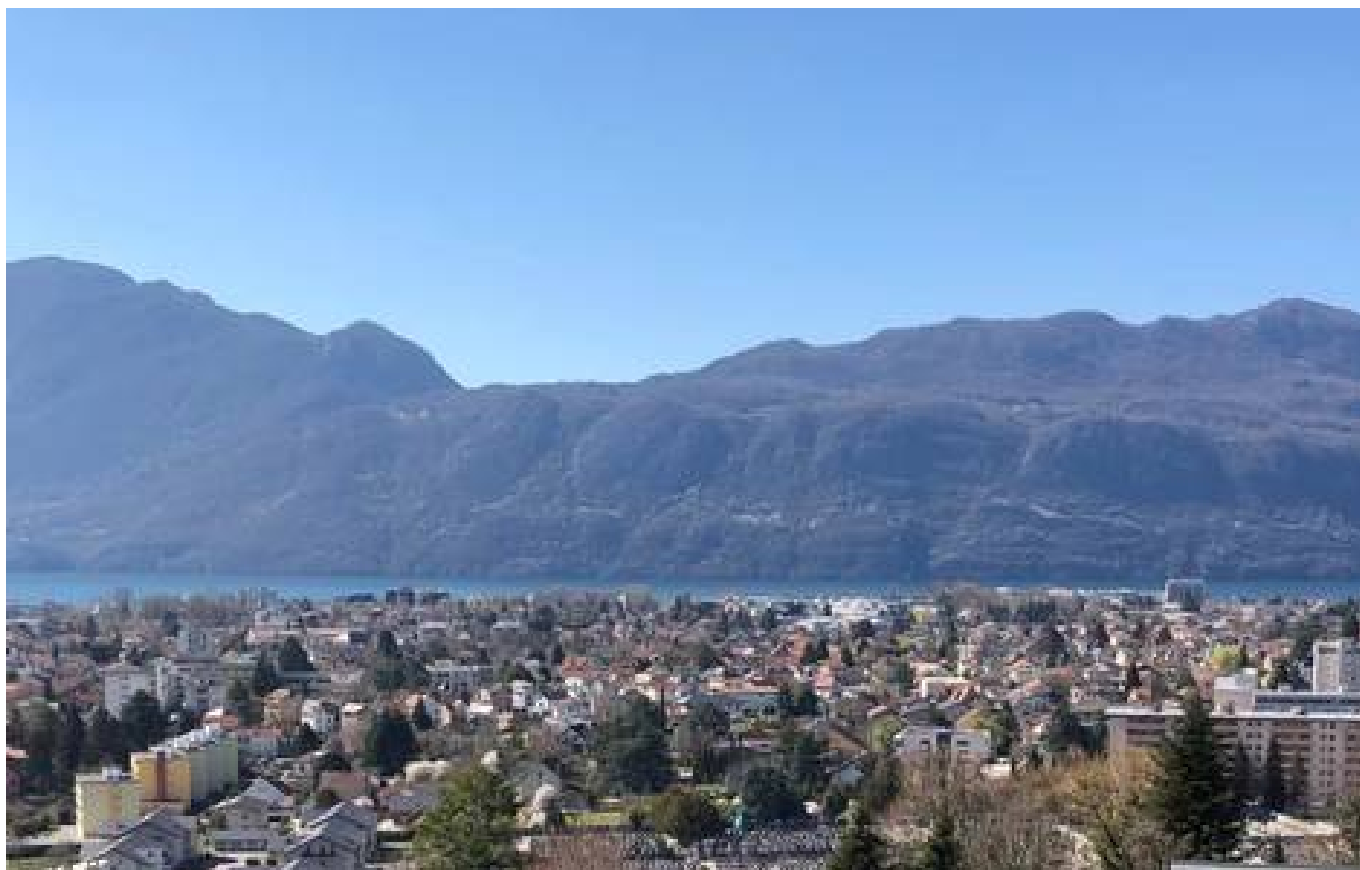

BUILDING LAND WITH LAKE VIEW

SELLING PRICE : 650 000 €

CONTACT : CAROLINE PACCARD - MOBILE PHONE
EMAIL : C.PACCARD@BARNES-INTERNATIONAL.COM

---

81 RUE DU CASINO , 73100 AIX-LES-BAINS
73100 AIX-LES-BAINS

PHONE : 04 79 54 16 70
AIXLESBAINS@BARNES-
INTERNATIONAL.COM