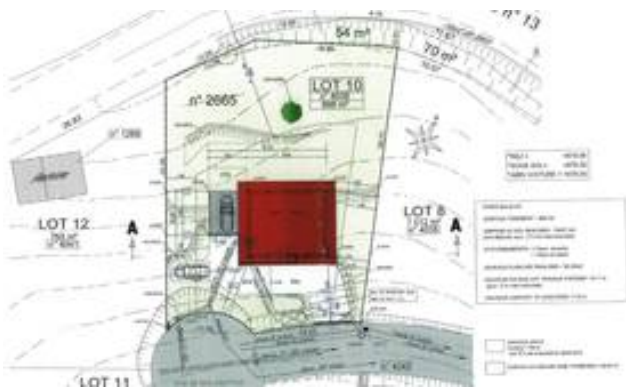

96 ROUTE EDMOND DE ROTHSCHILD, 74120
MEGÈVE
MEGÈVE (74120)

PHONE : 04 50 21 21 00
MEGEVE@BARNES-INTERNATIONAL.COM